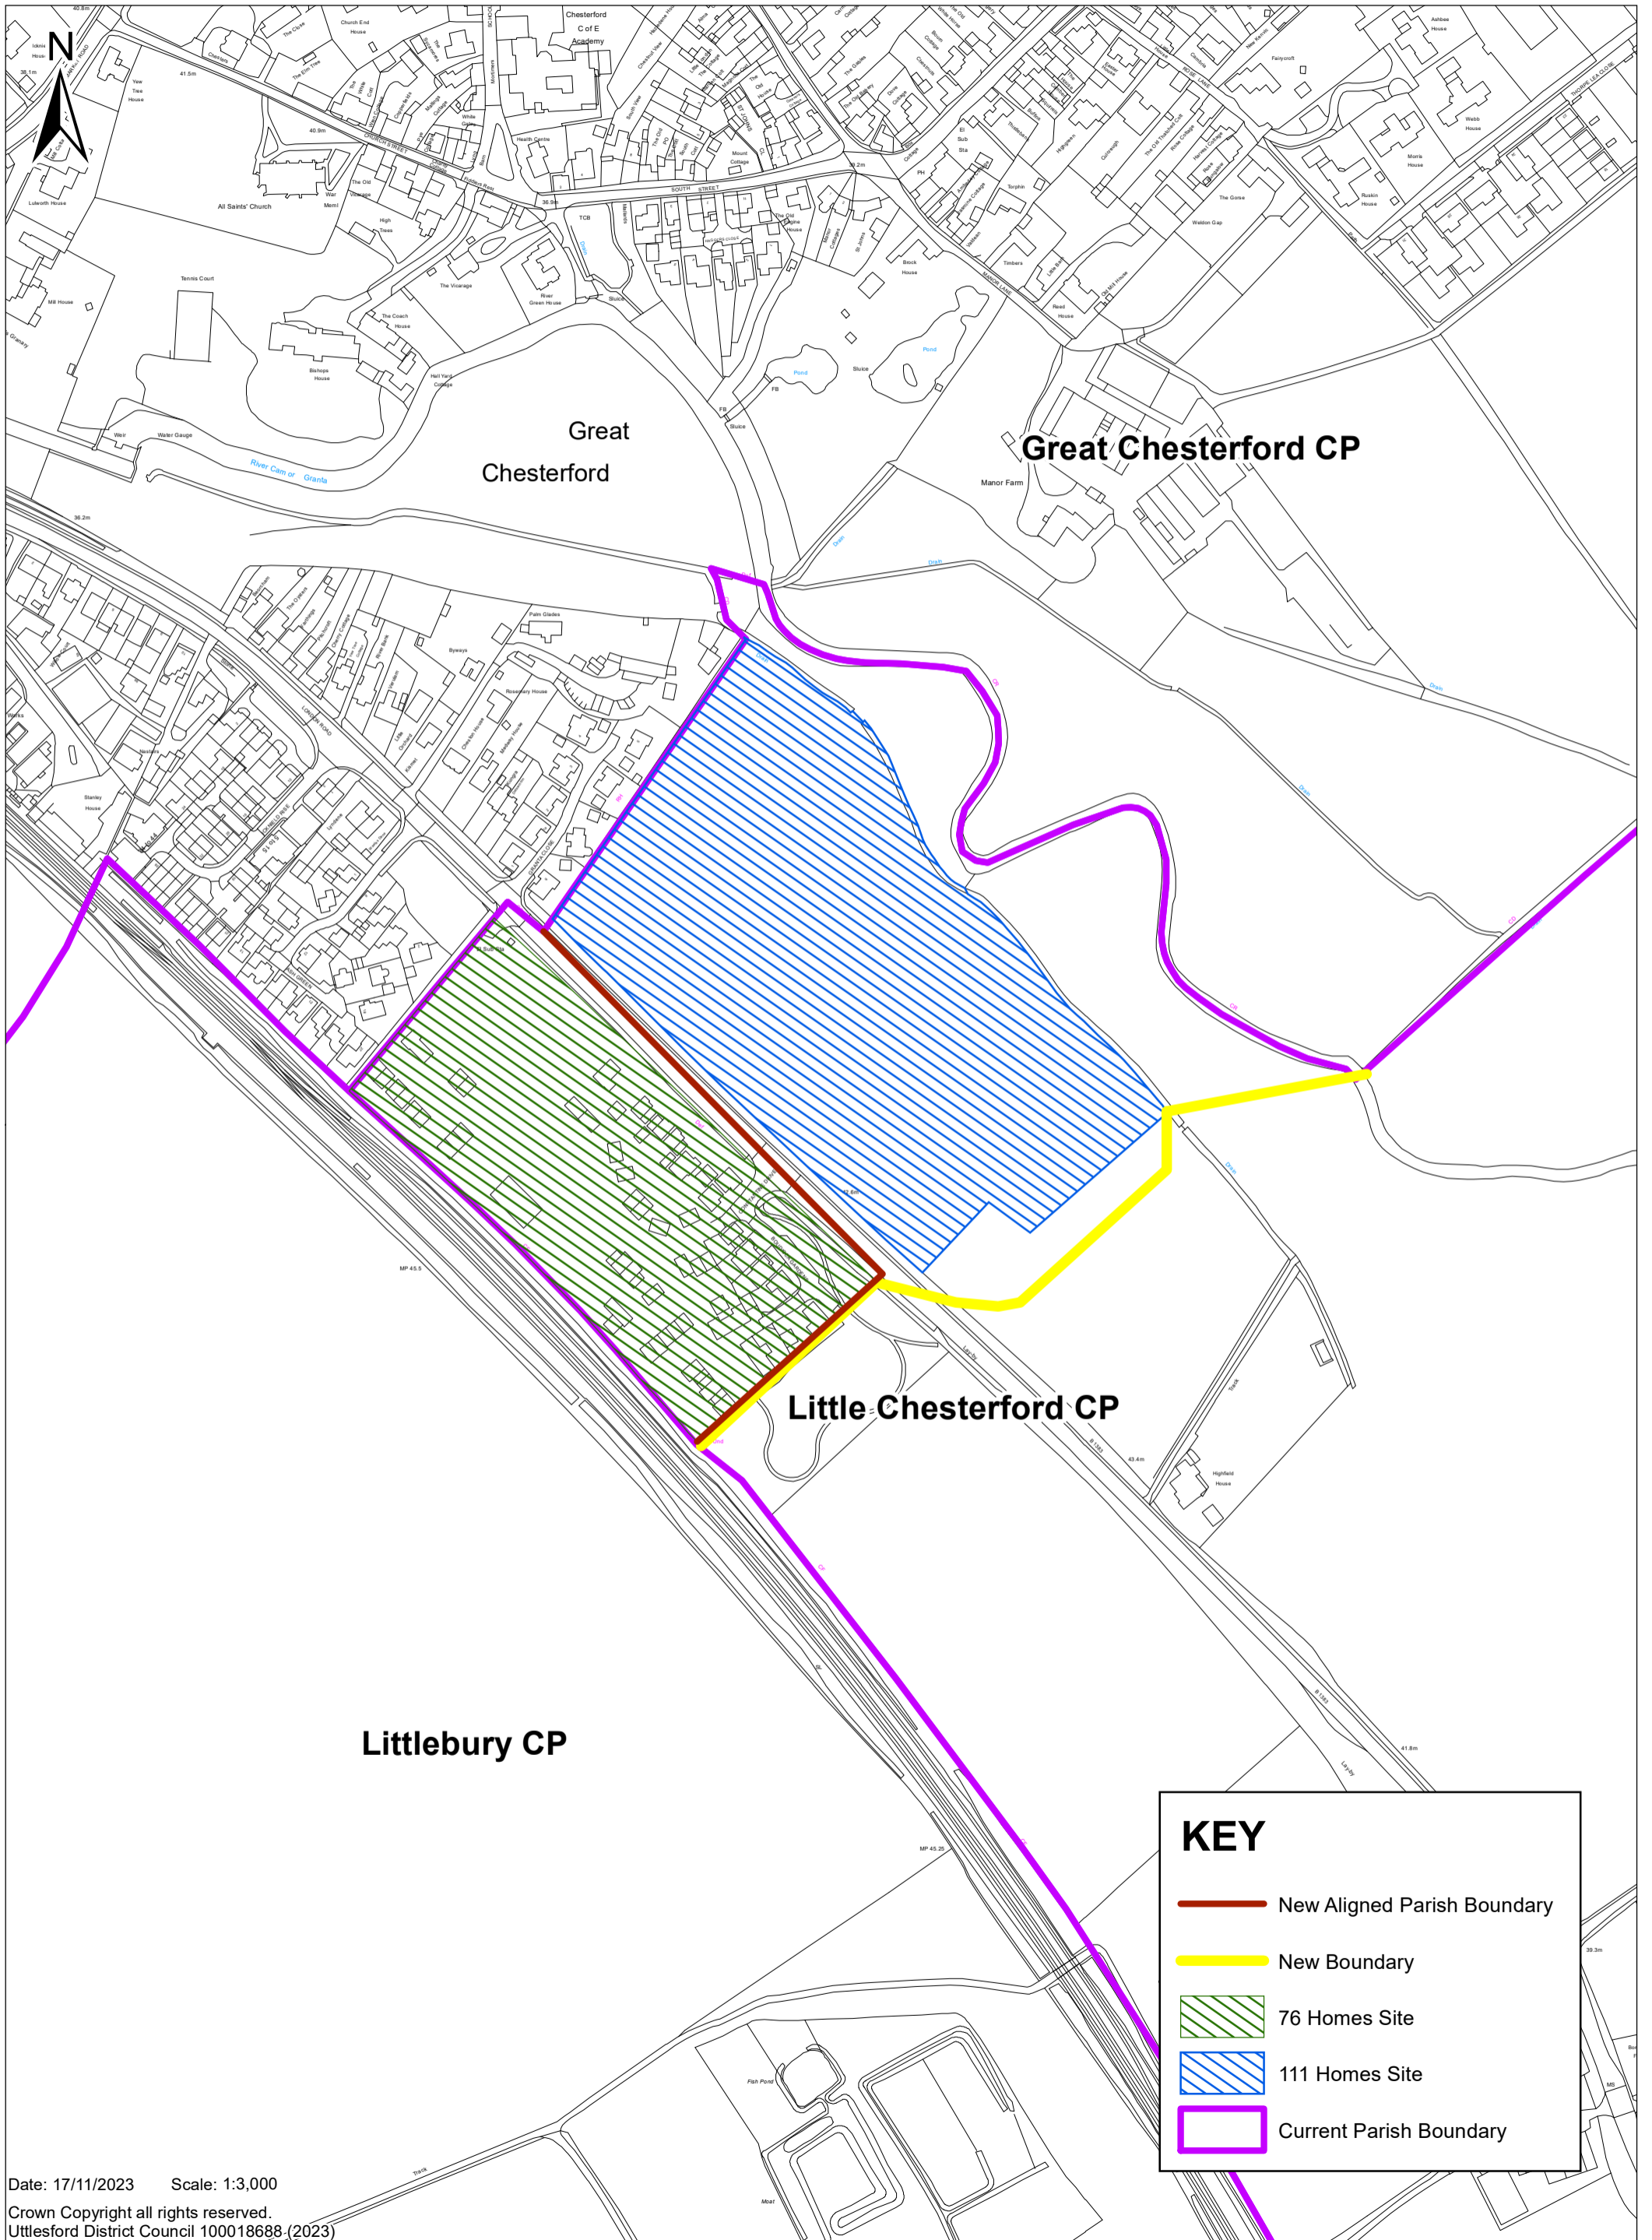

# Proposed Parish Boundary Amendment between Great and Little Chesterford

**KEY**

- New Aligned Parish Boundary
- New Boundary
- 76 Homes Site
- 111 Homes Site
- Current Parish Boundary