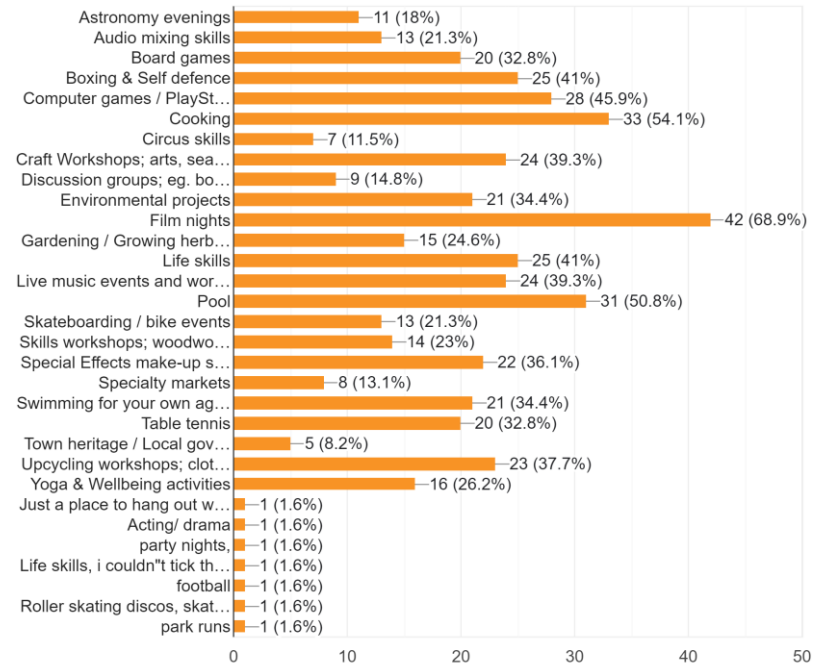

61 responses

2. How could we IMPROVE what is currently available for your age group in Saffron Walden? Choose all that apply to you...

61 responses

3. What kind of ACTIVITIES / OUTINGS would you like available in the evenings, at the weekends and in the school holidays in Saffron Walden? Choose all that would interest you...

61 responses

4. Which of these services / advice do you think should be available to young people? (Tick all that would interest you)

61 responses

5. If you currently take part in a club (in or out of school) in Saffron Walden, what do you LIKE about it? (Choose all that apply to you)

61 responses

6. With creating positive friendship groups in mind, which of the following appeal to you? (Choose all that would interest you)

61 responses

7. In your opinion what would be the best day / time of day for a youth club to take place? (Tick all that would interest you)