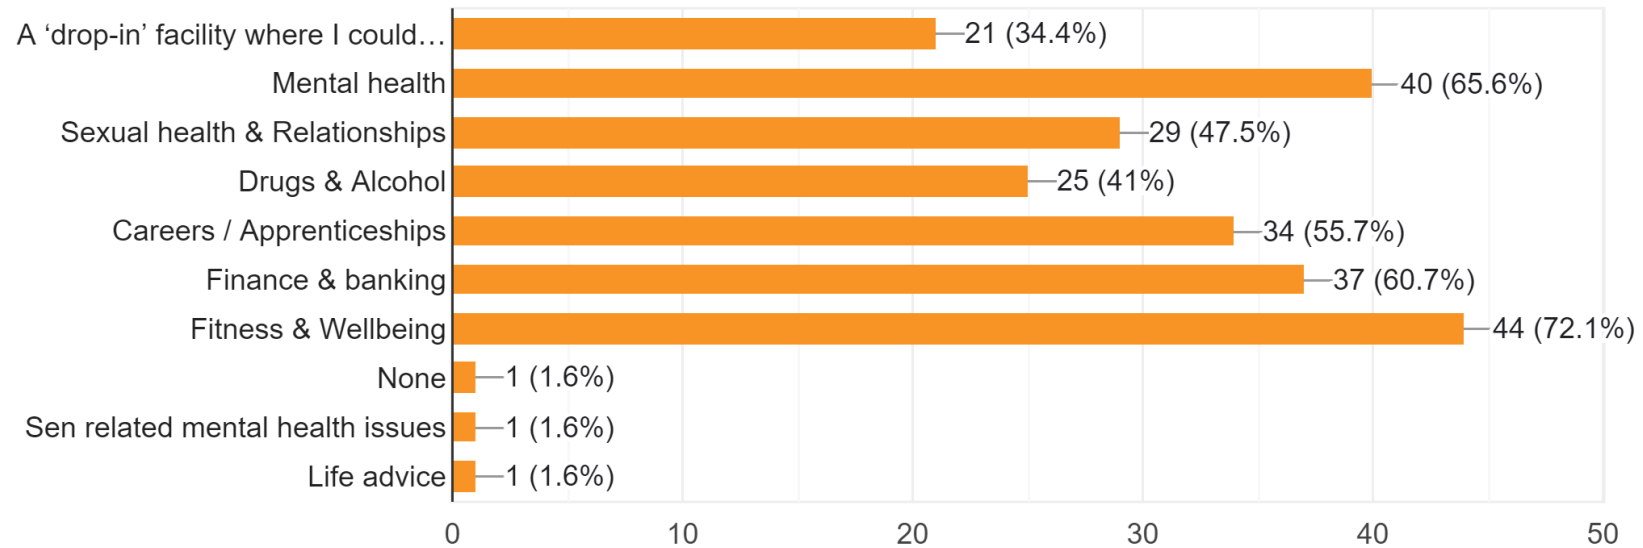

61 responses

2. How could we IMPROVE what is currently available for your age group in Saffron Walden? Choose all that apply to you...

61 responses

3. What kind of ACTIVITIES / OUTINGS would you like available in the evenings, at the weekends and in the school holidays in Saffron Walden? Choose all that would interest you...

61 responses

4. Which of these services / advice do you think should be available to young people? (Tick all that would interest you)

61 responses

5. If you currently take part in a club (in or out of school) in Saffron Walden, what do you LIKE about it? (Choose all that apply to you)