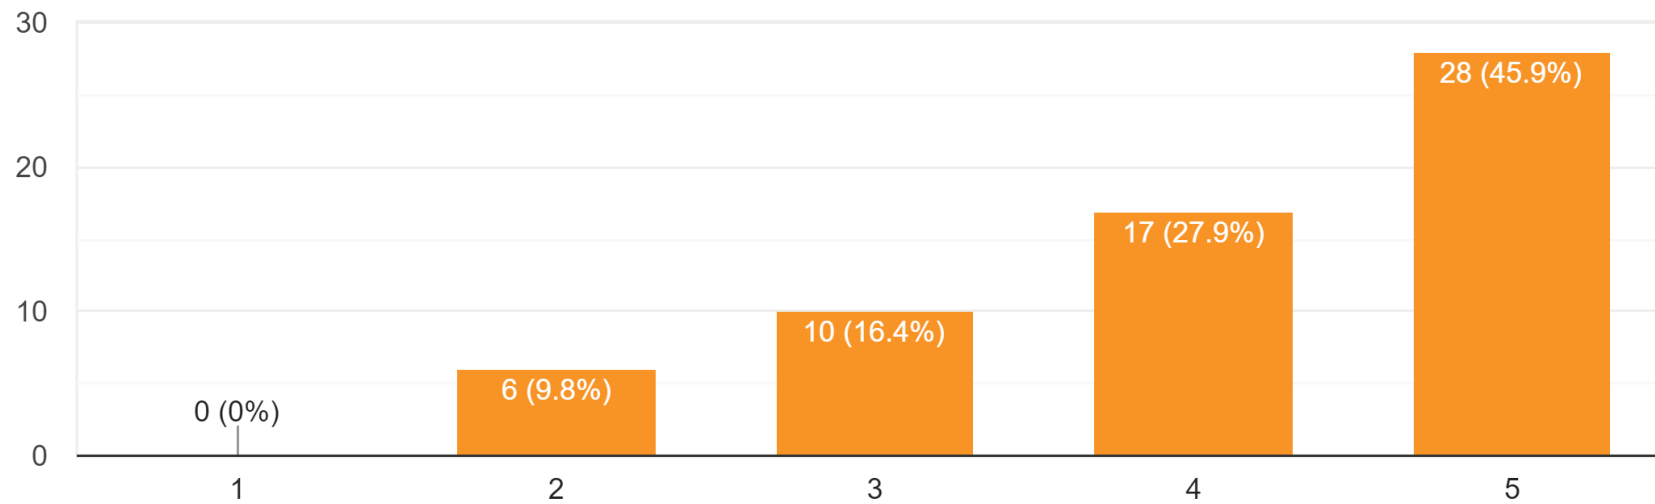

1. How much do you like the idea of a drop in youth hub in the centre of town where you could go to relax, use the internet and hang out with friends?

61 responses