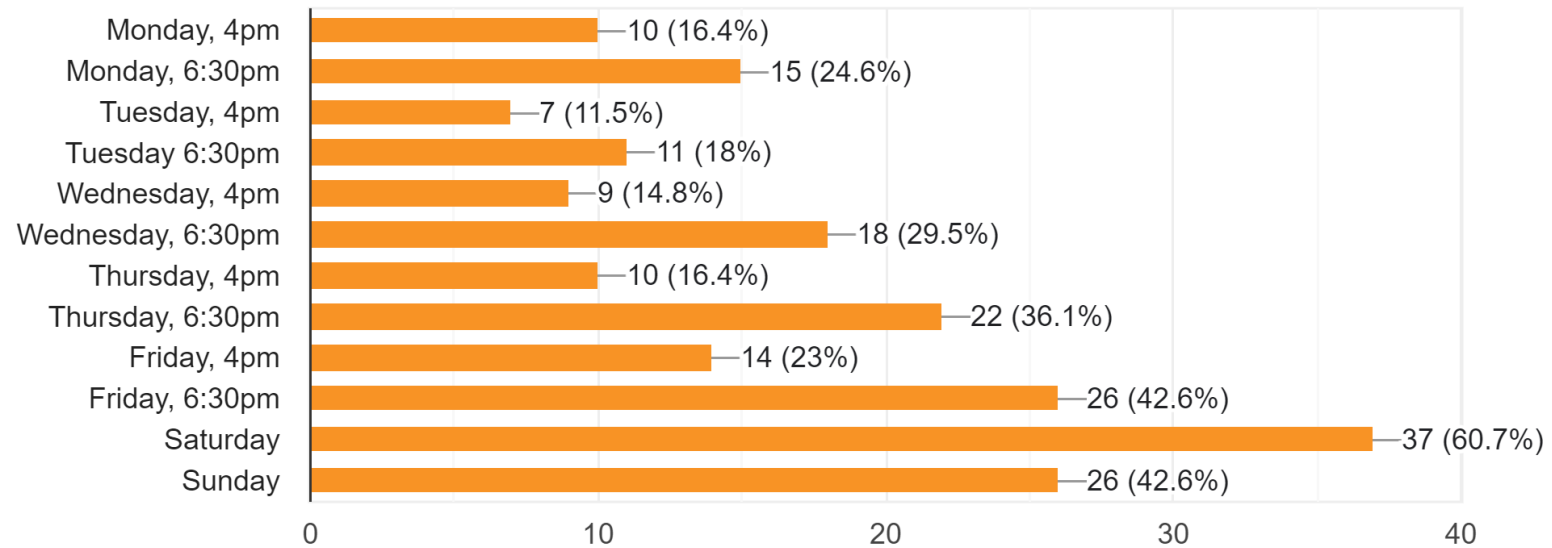

7. In your opinion what would be the best day / time of day for a youth club to take place? (Tick all that would interest you)

61 responses