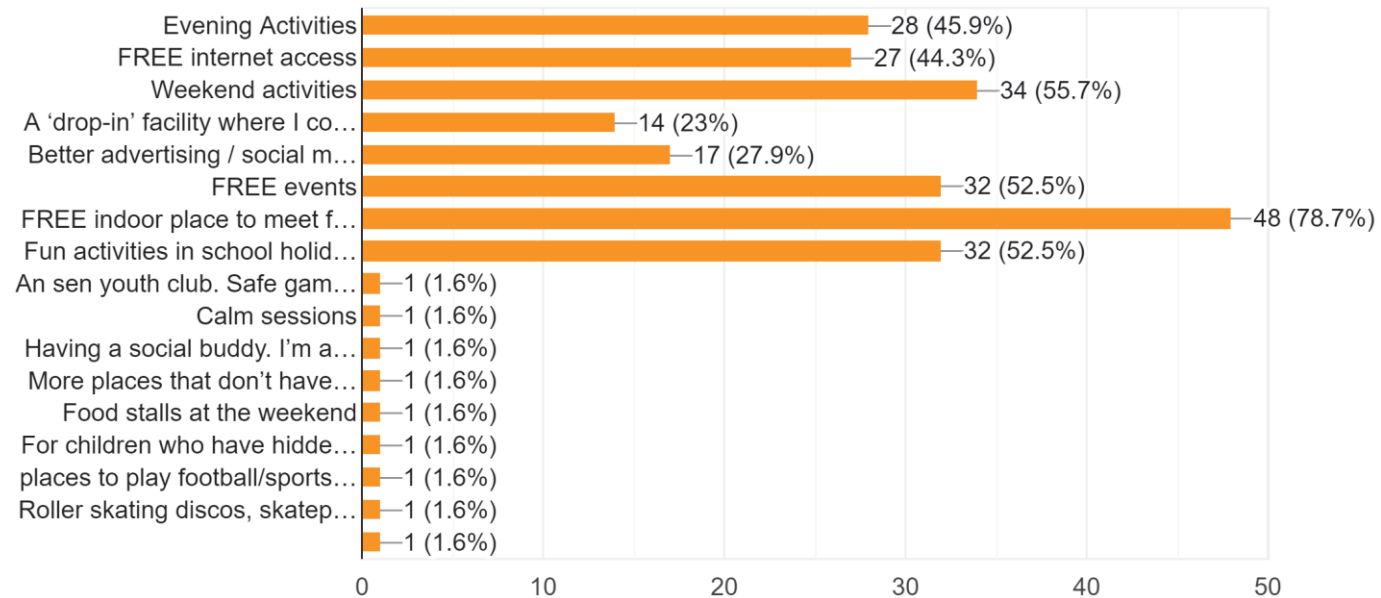

swyop

SAFFRON WALDEN
TOWN COUNCIL

2024 Saffron Walden Youth Consultation

1. How much do you like the idea of a drop in youth hub in the centre of town where you could go to relax, use the internet and hang out with friends?

61 responses

2. How could we IMPROVE what is currently available for your age group in Saffron Walden? Choose all that apply to you...

61 responses

3. What kind of ACTIVITIES / OUTINGS would you like available in the evenings, at the weekends and in the school holidays in Saffron Walden? Choose all that would interest you...