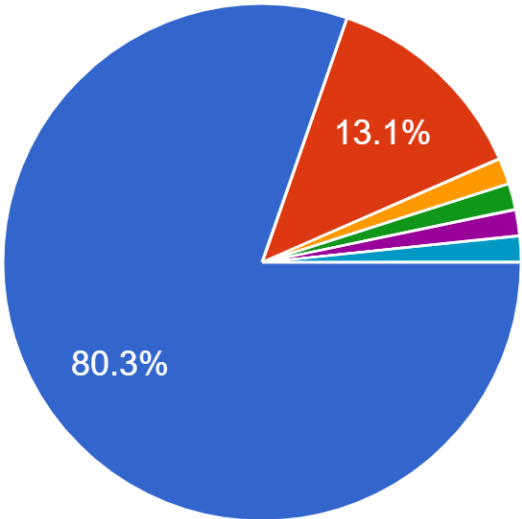

10. What is your connection to Saffron Walden?

61 responses

- I live here
- I study here
- I live and I go to swchs!
- I live and study here
- my dad works there and grew up there
- .