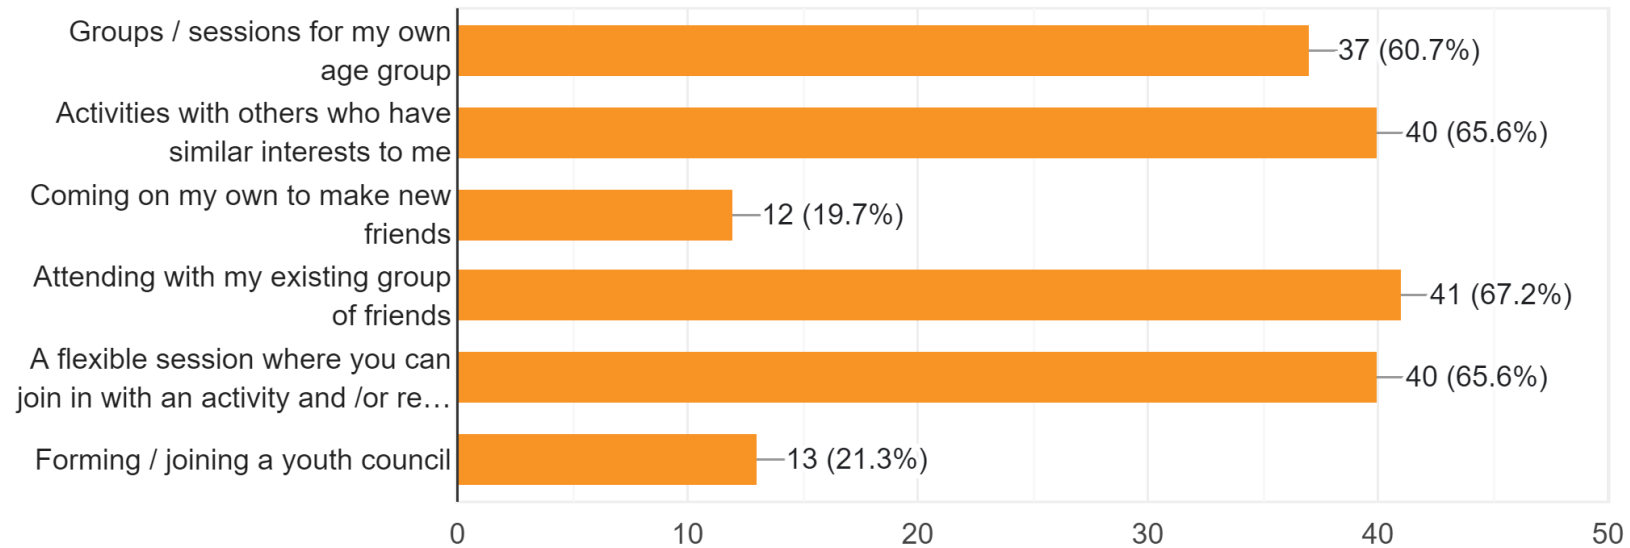

61 responses

4. Which of these services / advice do you think should be available to young people? (Tick all that would interest you)

61 responses

5. If you currently take part in a club (in or out of school) in Saffron Walden, what do you LIKE about it? (Choose all that apply to you)

61 responses

6. With creating positive friendship groups in mind, which of the following appeal to you? (Choose all that would interest you)

61 responses

7. In your opinion what would be the best day / time of day for a youth club to take place? (Tick all that would interest you)