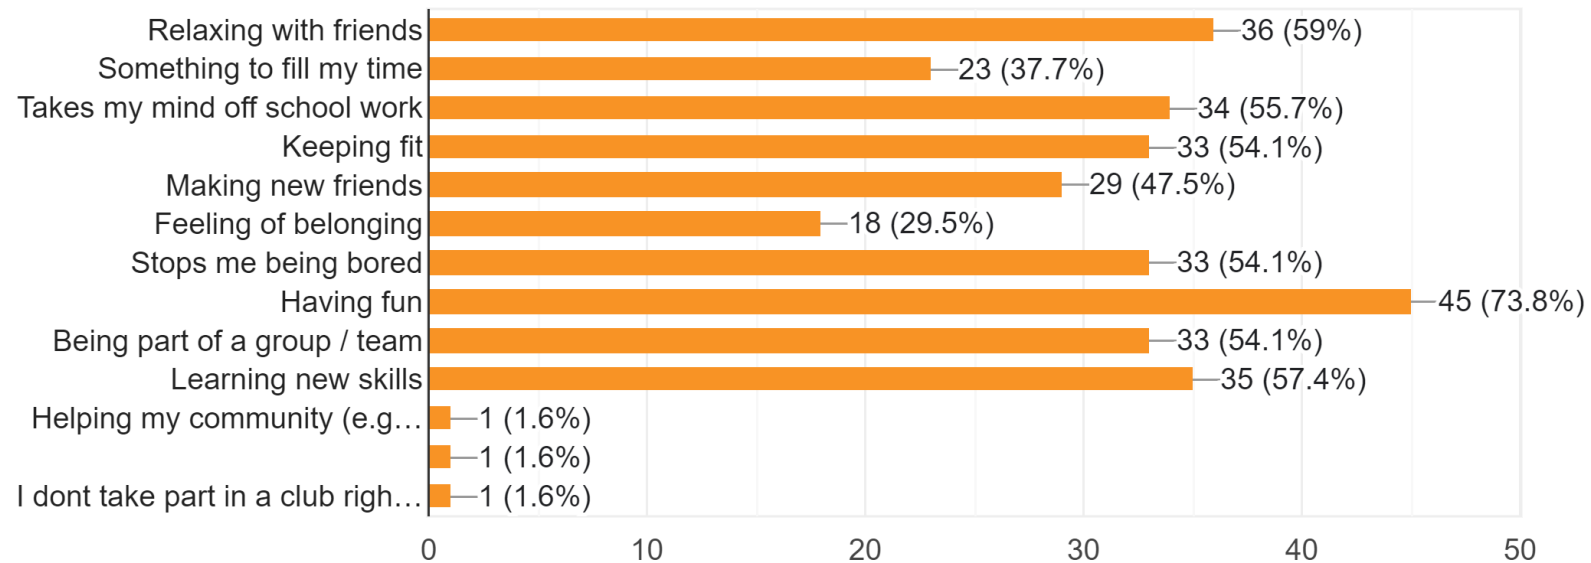

61 responses

4. Which of these services / advice do you think should be available to young people? (Tick all that would interest you)

61 responses

5. If you currently take part in a club (in or out of school) in Saffron Walden, what do you LIKE about it? (Choose all that apply to you)

61 responses

6. With creating positive friendship groups in mind, which of the following appeal to you? (Choose all that would interest you)

61 responses

7. In your opinion what would be the best day / time of day for a youth club to take place? (Tick all that would interest you)