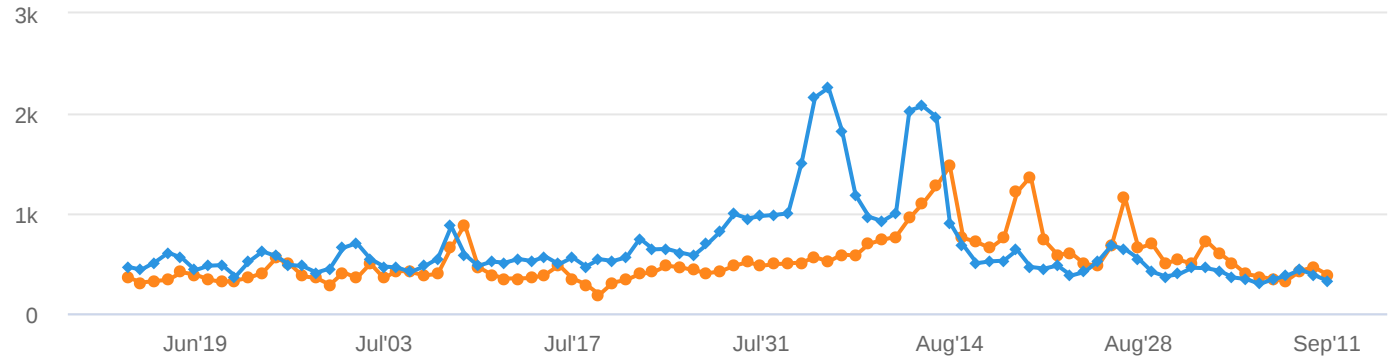

74.96% vs 76.31%

Pages / Sessions

**+9.36%**

2.03 vs 1.86

Engagement Rate

**+11.47%**

65.39% vs 58.66%

Avg. Session Duration

**+8.06%**

00:02:25 vs 00:02:14

Conversions

**+100.00%**

18 vs 0

## Google Analytics v4: Metrics Chart

Account: Visit Saffron Walden | Traffic channel: All | Filter: All Users

—● 14 Jun - 11 Sep, 2023: Sessions  
—● 14 Jun - 11 Sep, 2022: Sessions