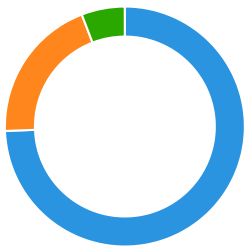

14 Jun - 11 Sep, 2023

New visitors	45,735 (74.42%)
Returning visitors	12,130 (19.74%)
Unassigned	3,591 (5.84%)

Total 61,456 sessions (100%)