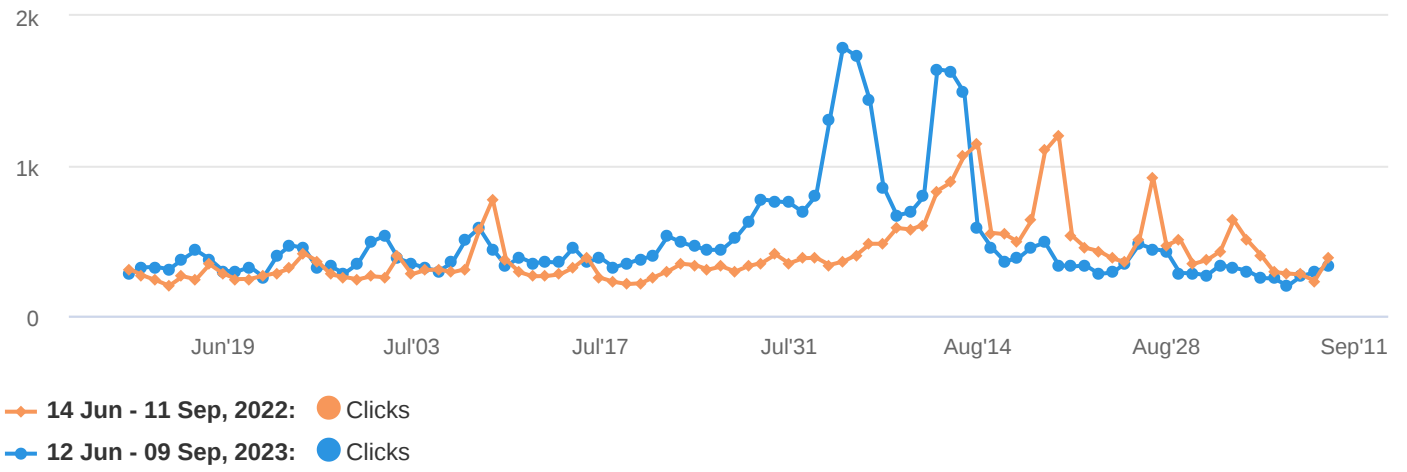

Site: <https://www.visitsaffronwalden.gov.uk/> | Search type: Web

Keyword Rankings

The following table displays your keyword rankings for various search terms we are tracking. 1-10 is page one in Google, 11-20 is page two, 21-30 is page 3.

If there are any search terms you would like adding to this list please contact katie@tela.co.uk.

Keyword Rankings 1 - 140 (140)

Keyword	visitsaffronwalden.gov.uk	
	11 Sep ▲	Diff
1. visit saffron walden	1	0
2. saffron walden town	1	0
3. getting to saffron walden	1	0
4. events in saffron walden	1	0
5. stable cottage in little henham	1	0
6. saffron cottage in saffron walden	1	0
7. braybrooke cottage in saffron walden	1	0
8. saffron walden food tours	1	0
9. fairycroft house arts and media centre	1	0
10. a vase especially for saffron walden	1	0
11. turf maze labyrinth	1	0
12. swan meadow maze	1	0
13. michael ayrton's sun maze sculpture	1	0
14. jubilee garden labyrinth	1	0
15. dorset house garden	1	0
16. mr sault s coffee & cakes takeaway	1	0
17. saffron walden museum building	1	0
18. bridge end garden	1	0
19. 25-27 church street	1	0
20. saffron walden market	1	0
21. bridge end gardens	1	0