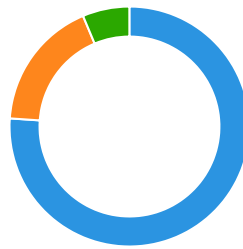

Total 61,322 (100%)

14 Jun - 11 Sep, 2022

Organic Search	42,665 (87.74%)
Direct	4,424 (9.10%)
Organic Social	771 (1.59%)
Referral	718 (1.48%)
Unassigned	47 (0.10%)

Total 48,625 (100%)

Google Analytics v4: New Vs Returning Visitors

Account: Visit Saffron Walden | Traffic channel: All

14 Jun - 11 Sep, 2023

New visitors	45,735 (74.42%)
Returning visitors	12,130 (19.74%)
Unassigned	3,591 (5.84%)

Total 61,456 sessions (100%)

14 Jun - 11 Sep, 2022