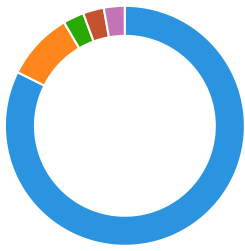

## Google Analytics v4: Metrics Chart

Account: Visit Saffron Walden | Traffic channel: All | Filter: All Users

—● 14 Jun - 11 Sep, 2023: Sessions  
—● 14 Jun - 11 Sep, 2022: Sessions

## Google Analytics v4: Top Traffic Channels by Sessions

Account: Visit Saffron Walden | Filter: All Users

14 Jun - 11 Sep, 2023

Organic Search	53,763 (87.67%)
Direct	5,985 (9.76%)
Organic Social	805 (1.31%)
Referral	680 (1.11%)
Unassigned	89 (0.15%)