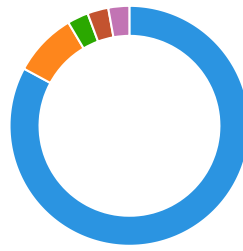

## Google Analytics v4: Metrics Chart

Account: Visit Saffron Walden | Traffic channel: All | Filter: All Users

—● 14 Jun - 11 Sep, 2023: Sessions  
—● 14 Jun - 11 Sep, 2022: Sessions

## Google Analytics v4: Top Traffic Channels by Sessions

Account: Visit Saffron Walden | Filter: All Users

14 Jun - 11 Sep, 2023

Organic Search	53,763 (87.67%)
Direct	5,985 (9.76%)
Organic Social	805 (1.31%)
Referral	680 (1.11%)
Unassigned	89 (0.15%)

Total 61,322 (100%)

14 Jun - 11 Sep, 2022

Organic Search	42,665 (87.74%)
Direct	4,424 (9.10%)
Organic Social	771 (1.59%)
Referral	718 (1.48%)
Unassigned	47 (0.10%)

Total 48,625 (100%)

Google Analytics v4: New Vs Returning Visitors