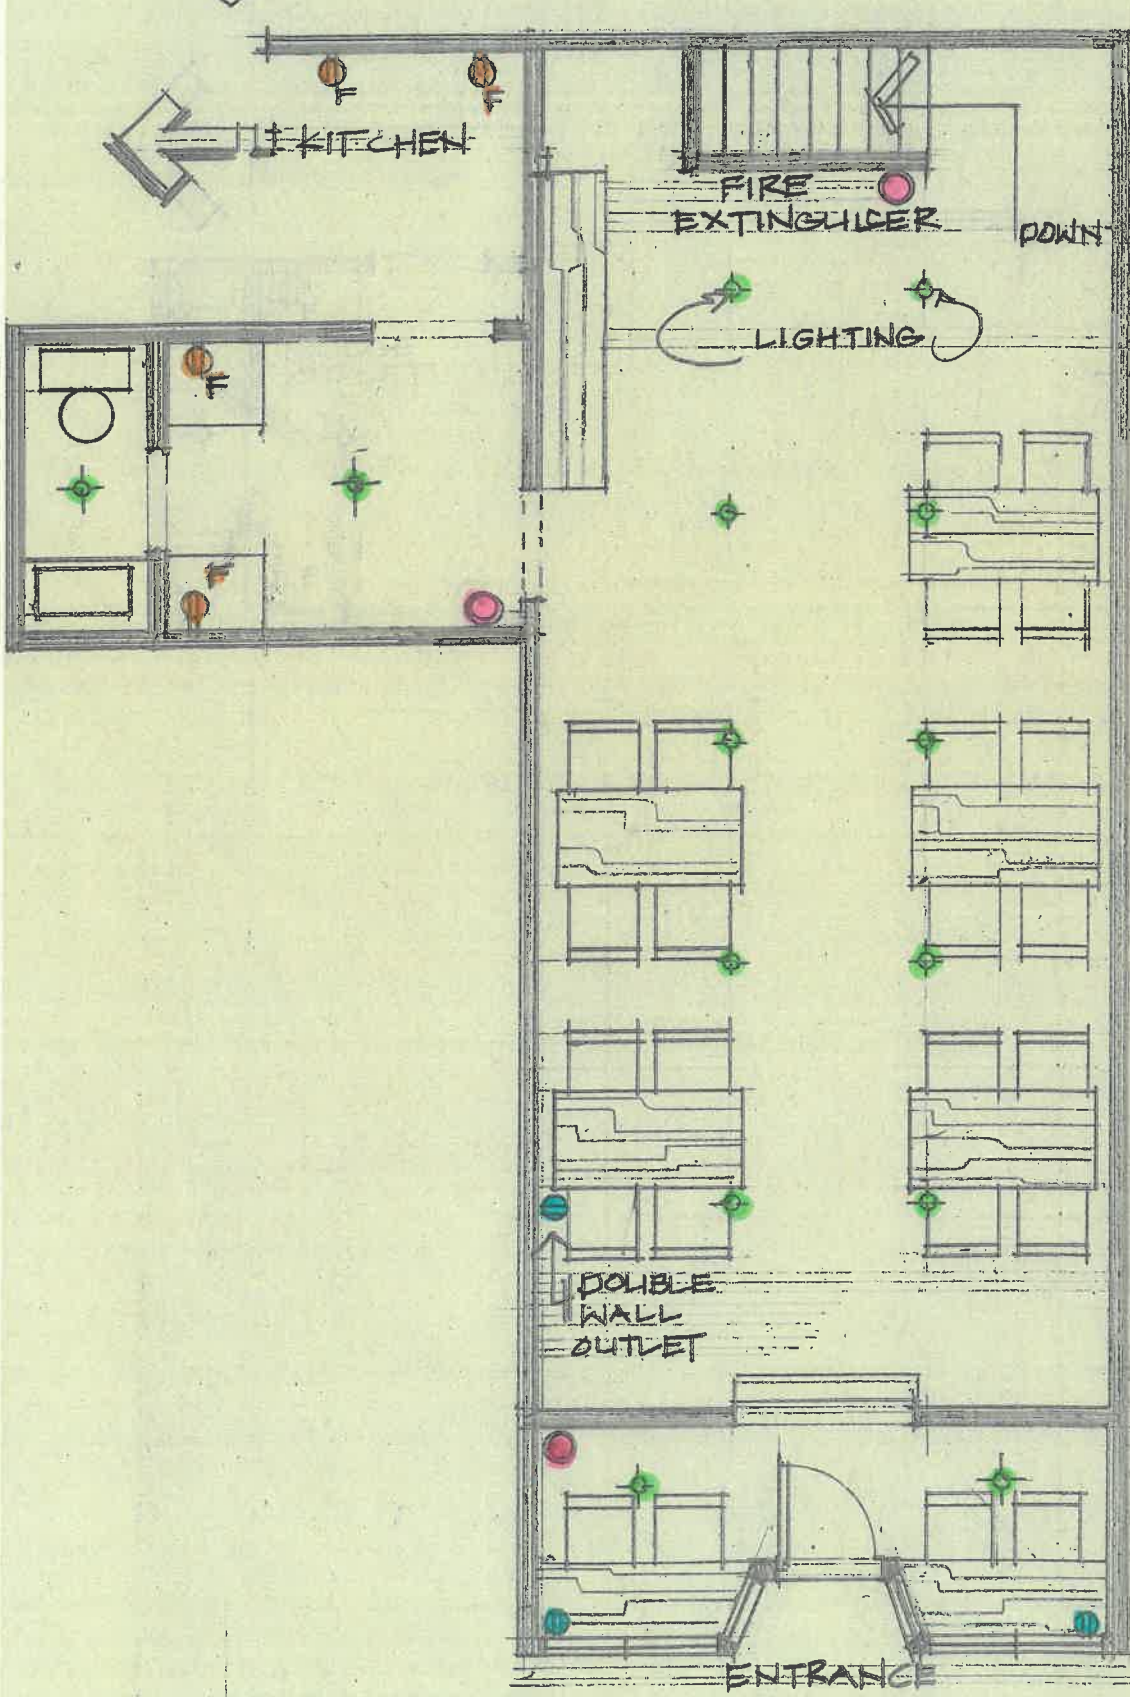

SHEALTIEL Concept

DESIGN

PLANNING

CONSTRUCTION

- ### LEGEND
- LIGHTING
 - DOUBLE WALL OUTLET
 - FIRE EXTINGUISHER
 - FRIDGE OUTLET

GROUND FLOOR PLAN

SCALE

1:50MTRS

SHEALTIEL Concept

DESIGN

PLANNING

CONSTRUCTION

LEGEND	
	LIGHTING
	DOUBLE WALL OUTLET
	FIRE EXTINGUISHER

BASEMENT FLOOR PLAN
SCALE 1:50 METERS

SHEALTIEL Concept

DESIGN

PLANNING

CONSTRUCTION

LEGEND

- ★ LIGHTING
- DOUBLE SOCKET OUTLET
- F FRIDGE OUTLET
- FIRE EXTINGUISHER

KITCHEN FLOOR PLAN

SCALE

1:50MTRS.