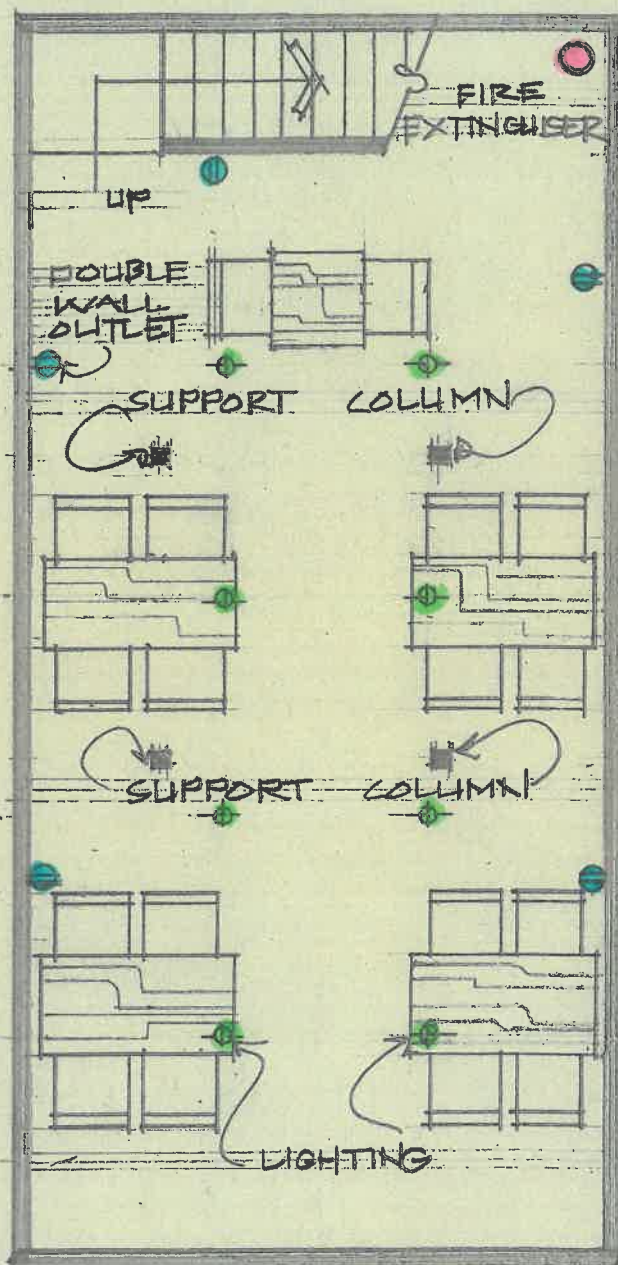

SHEALTIEL Concept

DESIGN

PLANNING

CONSTRUCTION

- ### LEGEND
- LIGHTING
 - DOUBLE WALL OUTLET
 - FIRE EXTINGUISHER
 - FRIDGE OUTLET

GROUND FLOOR PLAN

SCALE

1:50MTRS

SHEALTIEL Concept

DESIGN

PLANNING

CONSTRUCTION

LEGEND	
	LIGHTING
	DOUBLE WALL OUTLET
	FIRE EXTINGUISHER

BASEMENT FLOOR PLAN
SCALE 1:50 METERS

SHEALTIEL Concept

DESIGN

PLANNING

CONSTRUCTION

LEGEND

- ★ LIGHTING
- DOUBLE SOCKET OUTLET
- F FRIDGE OUTLET
- FIRE EXTINGUISHER

KITCHEN FLOOR PLAN

SCALE

1:50MTRS.