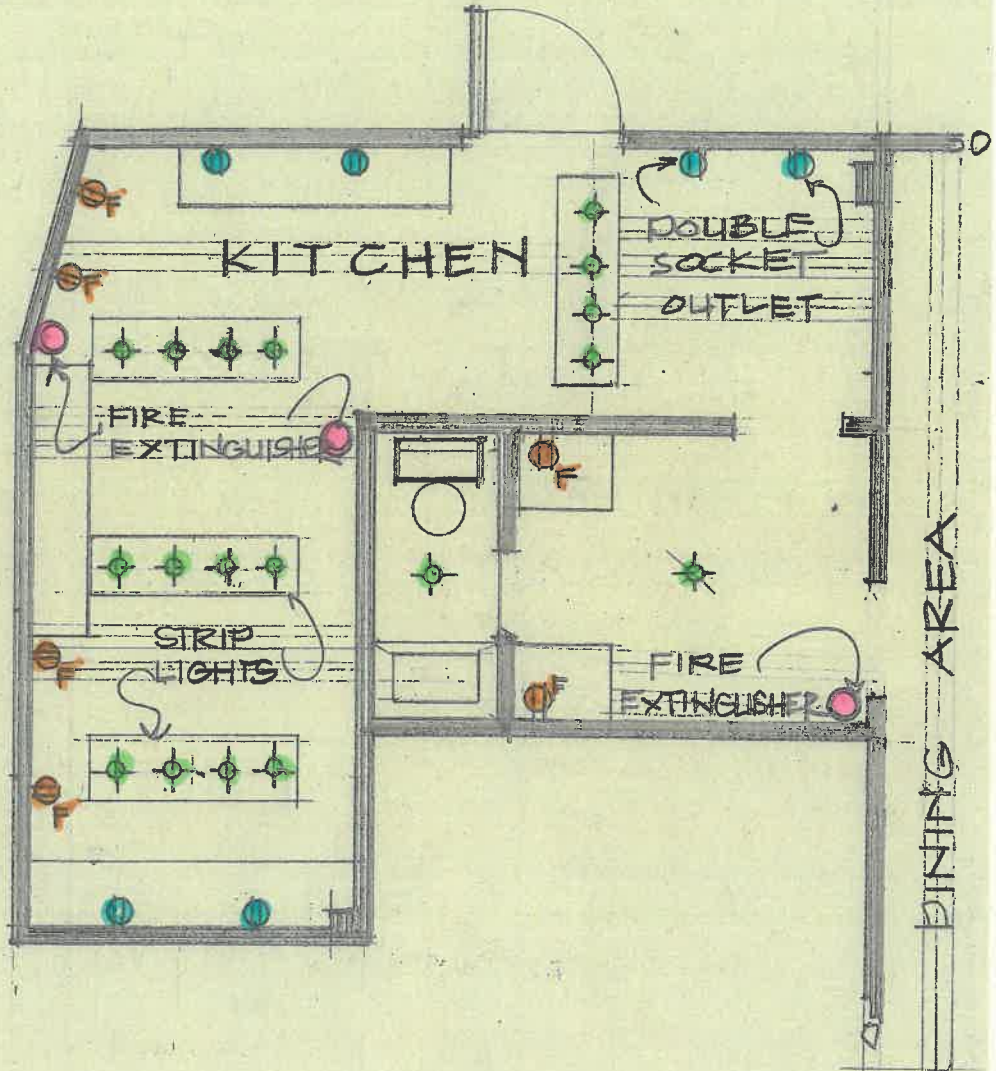

SHEALTIEL Concept

DESIGN

PLANNING

CONSTRUCTION

- ### LEGEND
- LIGHTING
 - DOUBLE WALL OUTLET
 - FIRE EXTINGUISHER
 - FRIDGE OUTLET

GROUND FLOOR PLAN

SCALE

1:50MTRS

SHEALTIEL Concept

DESIGN

PLANNING

CONSTRUCTION

LEGEND	
	LIGHTING
	DOUBLE WALL OUTLET
	FIRE EXTINGUISHER

BASEMENT FLOOR PLAN
SCALE 1:50 METERS

SHEALTIEL Concept

DESIGN

PLANNING

CONSTRUCTION

LEGEND

- ★ LIGHTING
- DOUBLE SOCKET OUTLET
- F FRIDGE OUTLET
- FIRE EXTINGUISHER

KITCHEN FLOOR PLAN

SCALE

1:50MTRS.