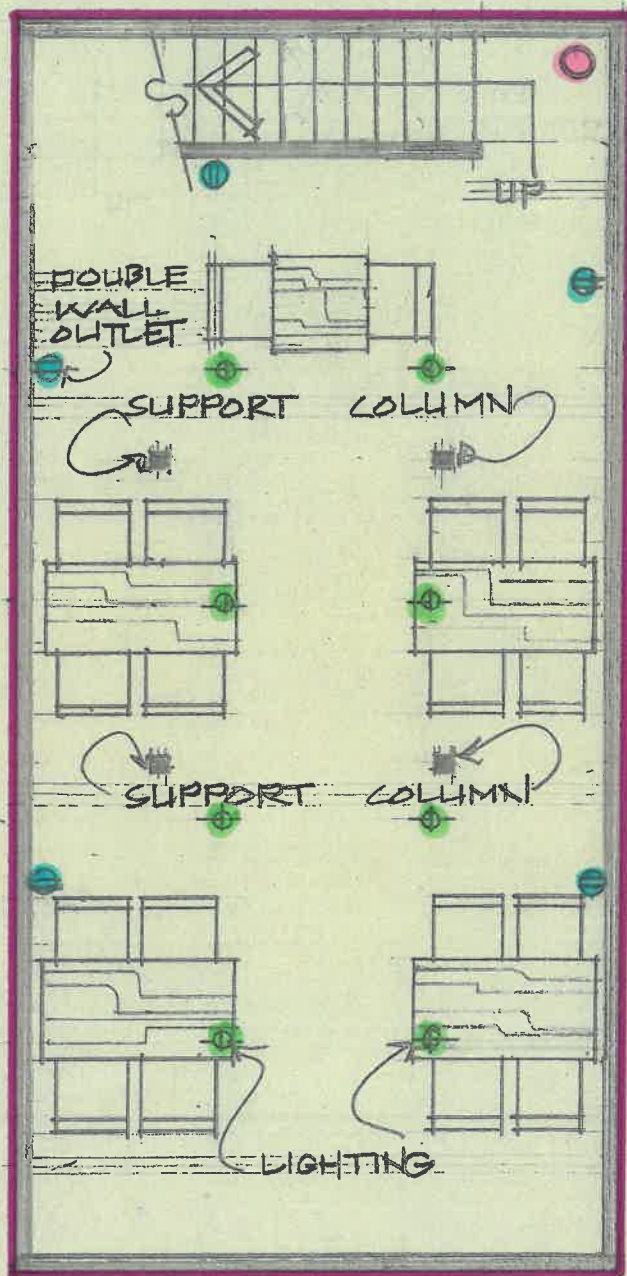

SHEALTIEL Concept

DESIGN

PLANNING

CONSTRUCTION

- LEGEND**
- LIGHTING
 - DOUBLE WALL OUTLET
 - FIRE EXTINGUISHER
 - FRIDGE OUTLET

GROUND FLOOR PLAN
SCALE 1:50M

GROUND FLOOR PLAN

SHEALTIEL Concept

DESIGN

PLANNING

CONSTRUCTION

| LEGEND | |
|--------|--------------------|
| | LIGHTING |
| | DOUBLE WALL OUTLET |
| | FIRE EXTINGUISHER |

BASEMENT FLOOR PLAN

SCALE

1:50 MTRS,

SHEALTIEL Concept

DESIGN

PLANNING

CONSTRUCTION

| LEGEND | |
|--------|----------------------|
| | LIGHTING |
| | DOUBLE SOCKET OUTLET |
| | FRIDGE OUTLET |
| | FIRE EXTINGUISHER |

KITCHEN FLOOR PLAN

SCALE

1:50MTRS.