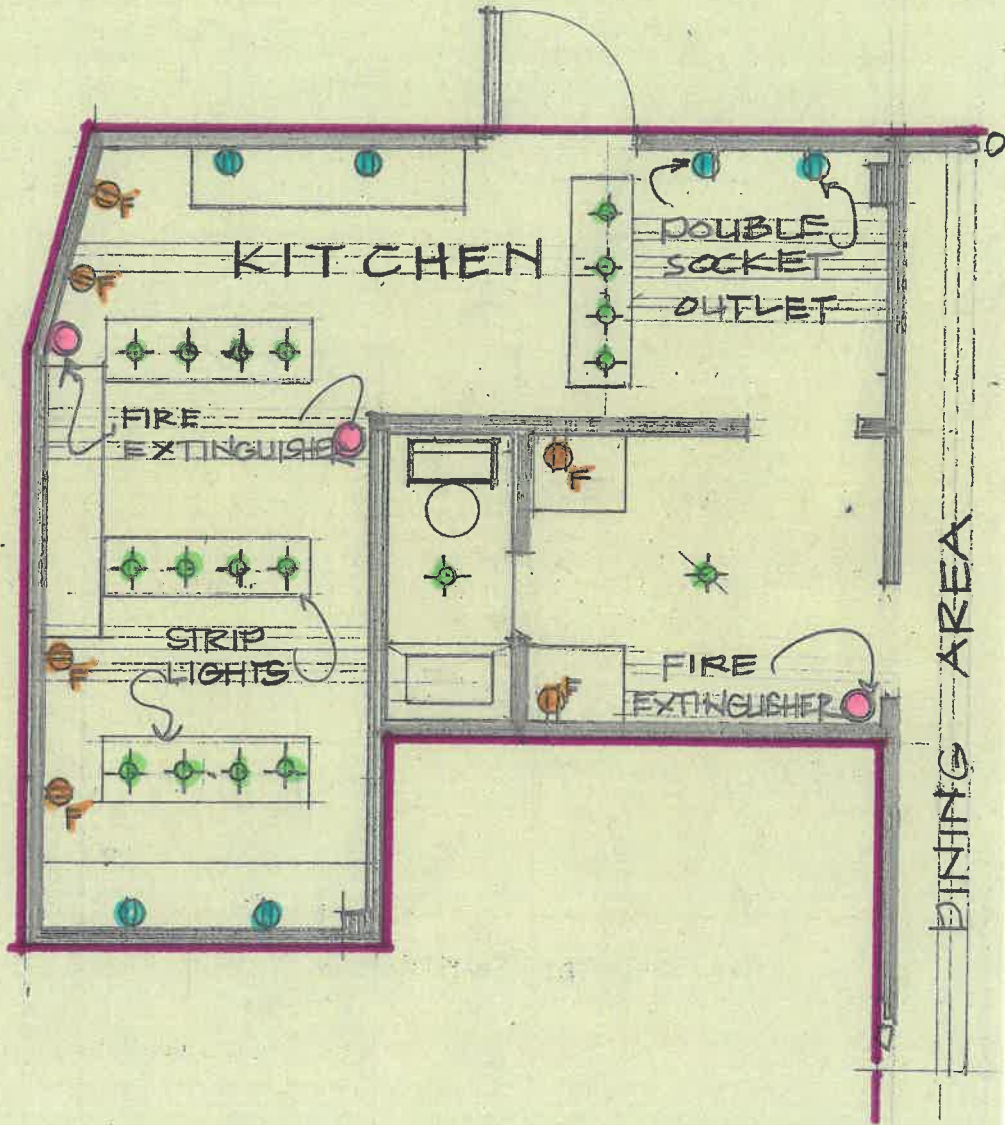

SHEALTIEL Concept

DESIGN

PLANNING

CONSTRUCTION

- LEGEND**
- LIGHTING
 - DOUBLE WALL OUTLET
 - FIRE EXTINGUISHER
 - FRIDGE OUTLET

GROUND FLOOR PLAN
SCALE 1:50M

GROUND FLOOR PLAN

SHEALTIEL Concept

DESIGN

PLANNING

CONSTRUCTION

| LEGEND | |
|--------|--------------------|
| | LIGHTING |
| | DOUBLE WALL OUTLET |
| | FIRE EXTINGUISHER |

BASEMENT FLOOR PLAN

SCALE

1:50 MTRS,

SHEALTIEL Concept

DESIGN

PLANNING

CONSTRUCTION

| LEGEND | |
|--------|----------------------|
| | LIGHTING |
| | DOUBLE SOCKET OUTLET |
| | FRIDGE OUTLET |
| | FIRE EXTINGUISHER |

KITCHEN FLOOR PLAN

SCALE

1:50MTRS.