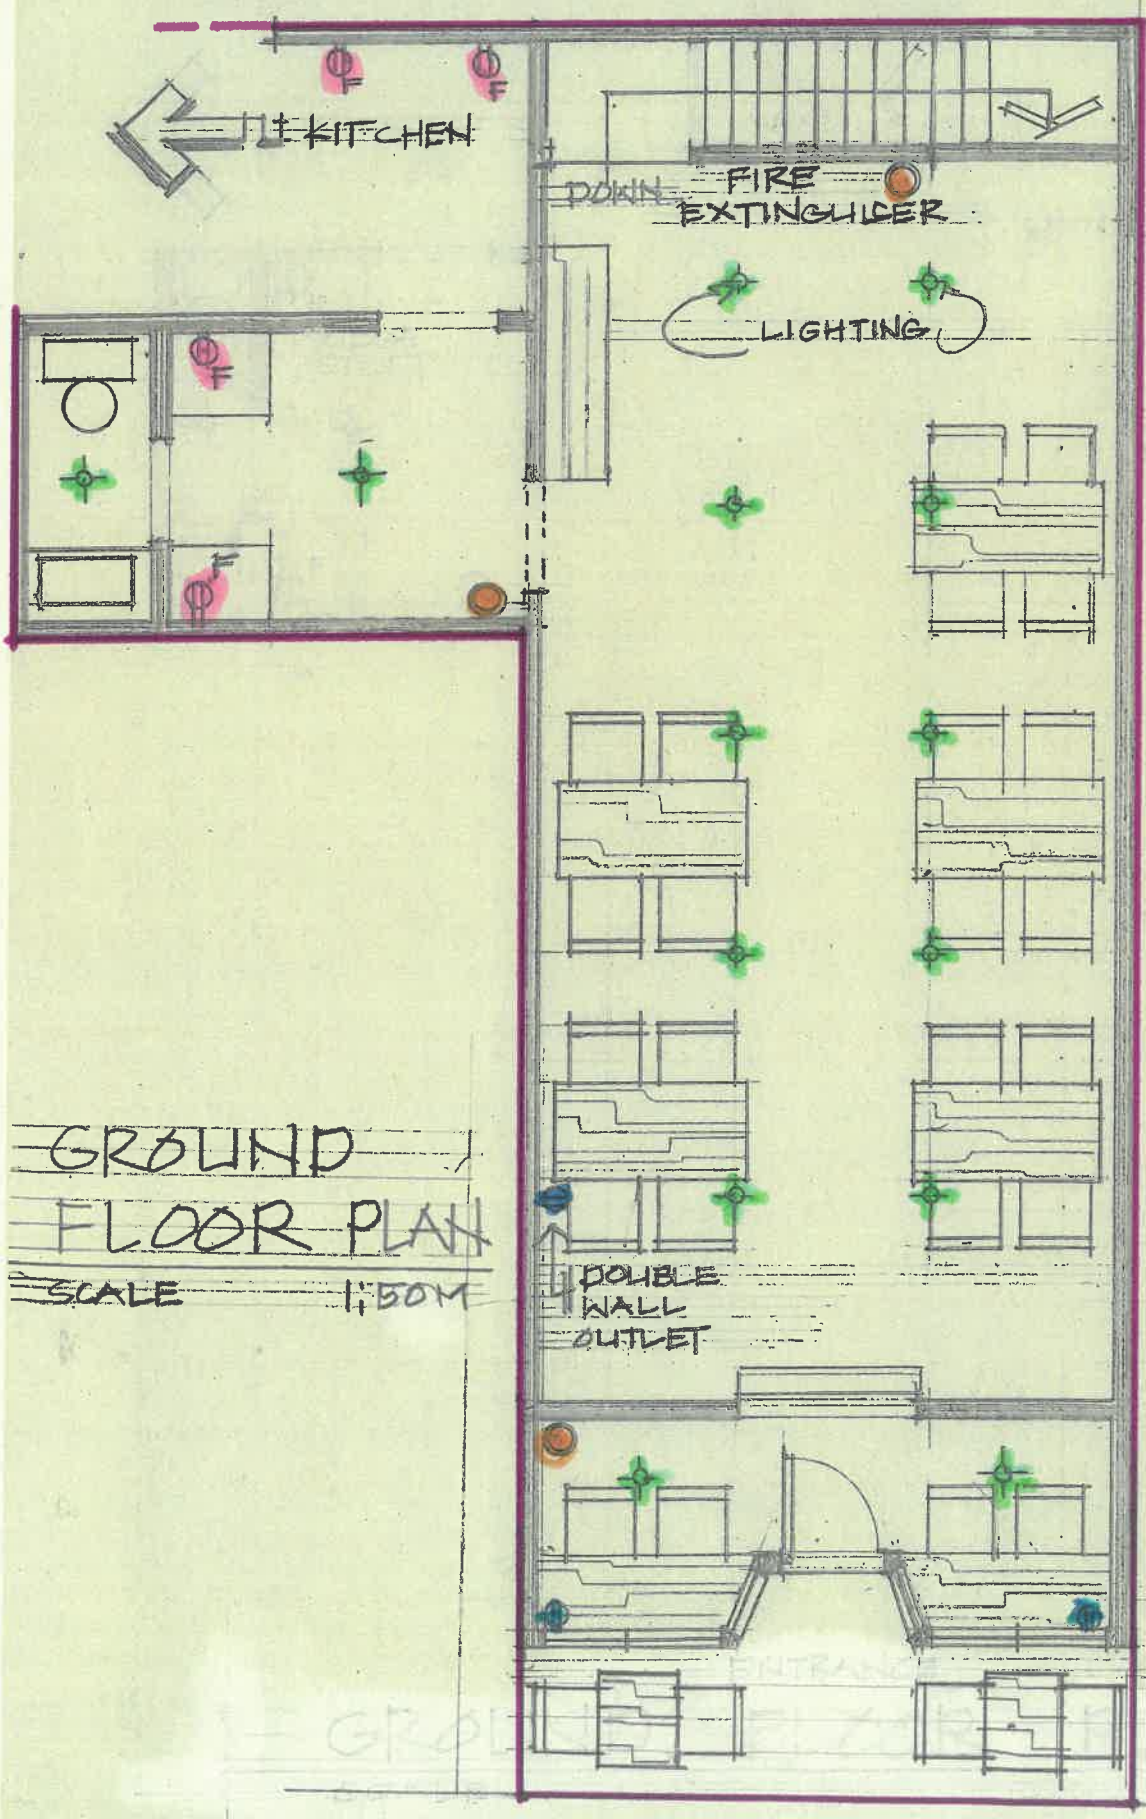

SHEALTIEL Concept

DESIGN

PLANNING

CONSTRUCTION

- LEGEND**
- LIGHTING
 - DOUBLE WALL OUTLET
 - FIRE EXTINGUISHER
 - FRIDGE OUTLET

GROUND FLOOR PLAN
SCALE 1:50M

GROUND FLOOR PLAN

SHEALTIEL Concept

DESIGN

PLANNING

CONSTRUCTION

| LEGEND | |
|--------|--------------------|
| | LIGHTING |
| | DOUBLE WALL OUTLET |
| | FIRE EXTINGUISHER |

BASEMENT FLOOR PLAN

SCALE

1:50 MTRS,

SHEALTIEL Concept

DESIGN

PLANNING

CONSTRUCTION

| LEGEND | |
|--------|----------------------|
| | LIGHTING |
| | DOUBLE SOCKET OUTLET |
| | FRIDGE OUTLET |
| | FIRE EXTINGUISHER |

KITCHEN FLOOR PLAN

SCALE

1:50MTRS.